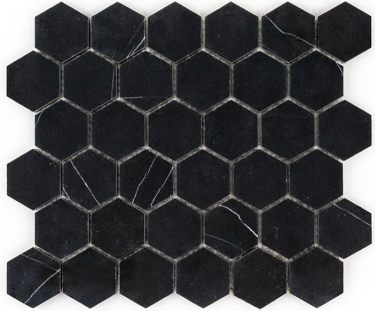

## Chapter 17 - Marmo Viaggio 2" Hexagon Mosaic

### Tile Application

### Shading

### Tile Specs

<b>PART #</b>	74366
<b>PRODUCT NAME</b>	2" Hexagon Mosaic
<b>HEIGHT (IN)</b>	9.375
<b>WIDTH (IN)</b>	10.75
<b>UNIT OF MEASURE</b>	each
<b>COVERAGE PER PIECE (SQ FT)</b>	0.6999
<b>MATERIAL(S)</b>	Marble
<b>FINISH</b>	Honed
<b>THICKNESS (MM)</b>	10
<b>WEIGHT PER UOM (LBS)</b>	5.28
<b>CASE QUANTITY (UOM)</b>	10
<b>WEIGHT PER CASE (LBS)</b>	53.4
<b>SHADING</b>	V3
<b>PRODUCT TYPE</b>	Mosaic
<b>AVAILABLE COLLECTION(S)</b>	Marmo Viaggio